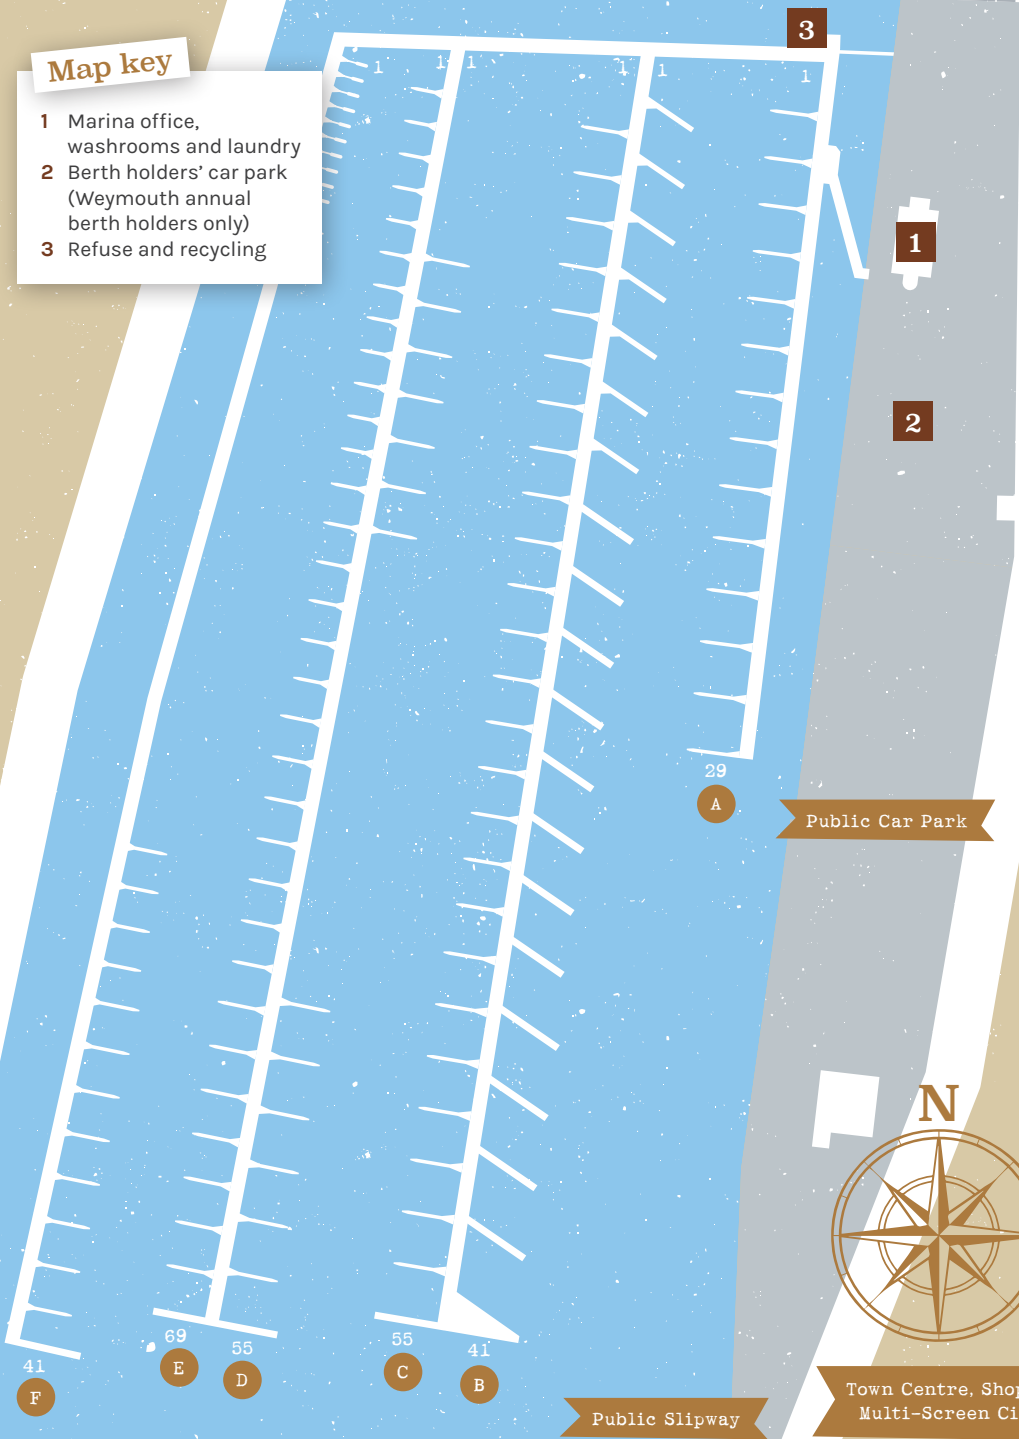

MARINA PLAN

Westham Bridge

Map key

- 1 Marina office, washrooms and laundry
- 2 Berth holders' car park (Weymouth annual berth holders only)
- 3 Refuse and recycling

Commercial Road

Public Car Park

Town Centre, Shops and Multi-Screen Cinema

Public Slipway